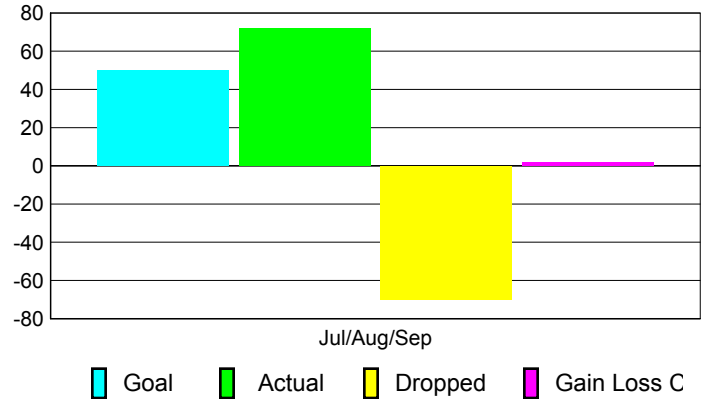

Membership Results 2010-2011

Goal, New, Dropped, Gain/Loss