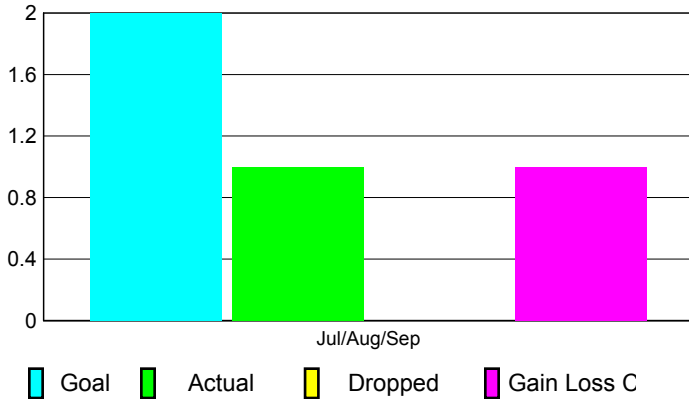

2010-2011 GMT Reports for District (or Undistricted) **District B 3**

GMT: **PEDRO A BOTELLO ORTIZ**

Location: **MEXICO**

GMT CA: **3**

CLUBS

Club Results
2010-2011

Clubs
2009-2010

Month	New Club Goal	Actual New Clubs	Actual Dropped Clubs	Gain/Loss of Clubs	Gain/Loss of Clubs
Jul/Aug/Sep	2	1	0	1	1
Totals	2	1	0	1	1

Club Results 2010-2011

Goal, New, Dropped, Gain/Loss

Comparison of Club Gain/Loss

Current Year Compared to the Previous Year

YTD Status Quo Clubs 2010-2011

Status Quo Clubs Compared to Status Quo Members

MEMBERSHIP